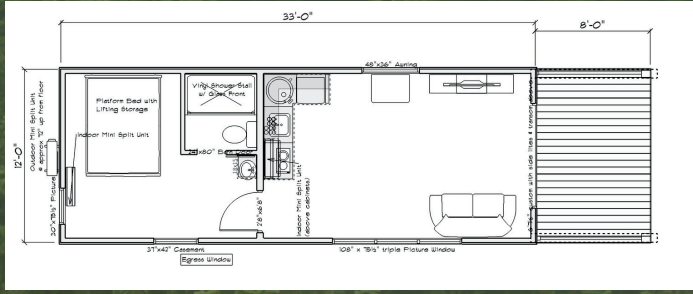

THE PRESTIGE

12' x 33' 396 Sq. Ft. Box w/ 8' Covered Porch

Introducing the Prestige, shown with an 8' solid cedar timber frame covered porch. Perfect for a private couples getaway.

THE ALLURE

12' x 35' 399 Sq. Ft. Single Loft

Featuring a versatile loft, cozy living spaces, and a stylish design, the Allure is ideal for small families seeking a comfortable vacation retreat.

THE STERLING

12' x 35' 399 Sq. Ft. Non-Loft

The Sterling combines a cozy queen bedroom with a spacious living and dining area, offering a blend of comfort and ample space for a relaxing stay.

THE OVATION

12' x 35' 399 Sq. Ft. Non-Loft King Bedroom

THE PERENNIAL

12' x 35' 399 Sq. Ft. Non-Loft Two Bedroom

DEALER INFORMATION

Pine Haven Cottages

901 Peters Rd

New Holland PA 17557