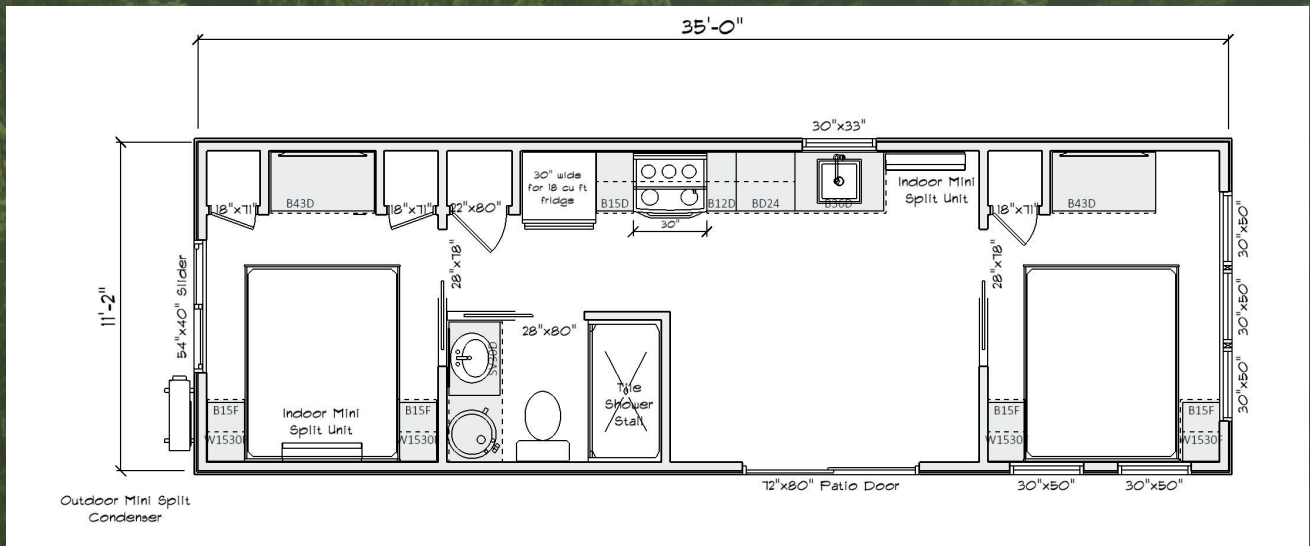

THE PRESTIGE

12' x 33' 396 Sq. Ft. Box w/ 8' Covered Porch

Introducing the Prestige, shown with an 8' solid cedar timber frame covered porch. Perfect for a private couples getaway.

THE ALLURE

12' x 35' 399 Sq. Ft. Single Loft

Featuring a versatile loft, cozy living spaces, and a stylish design, the Allure is ideal for small families seeking a comfortable vacation retreat.

THE STERLING

12' x 35' 399 Sq. Ft. Non-Loft

The Sterling combines a cozy queen bedroom with a spacious living and dining area, offering a blend of comfort and ample space for a relaxing stay.

THE OVATION

12' x 35' 399 Sq. Ft. Non-Loft King Bedroom

THE PERENNIAL

12' x 35' 399 Sq. Ft. Non-Loft Two Bedroom

DEALER INFORMATION

Pine Haven Cottages

901 Peters Rd

New Holland PA 17557