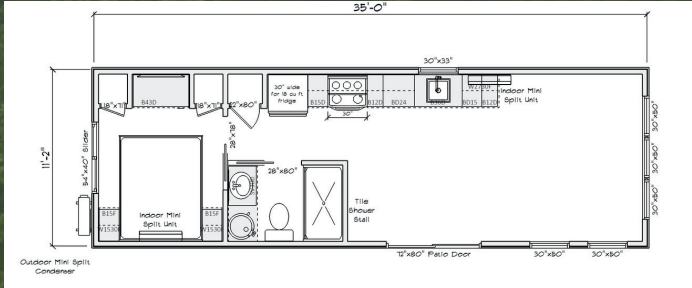

THE PRESTIGE

12' x 33' 396 Sq. Ft. Box w/ 8' Covered Porch

Introducing the Prestige, shown with an 8' solid cedar timber frame covered porch. Perfect for a private couples getaway.

THE ALLURE

12' x 35' 399 Sq. Ft. Single Loft

Featuring a versatile loft, cozy living spaces, and a stylish design, the Allure is ideal for small families seeking a comfortable vacation retreat.

THE STERLING

12' x 35' 399 Sq. Ft. Non-Loft

The Sterling combines a cozy queen bedroom with a spacious living and dining area, offering a blend of comfort and ample space for a relaxing stay.

THE OVATION

12' x 35' 399 Sq. Ft. Non-Loft King Bedroom

THE PERENNIAL

12' x 35' 399 Sq. Ft. Non-Loft Two Bedroom

DEALER INFORMATION

Pine Haven Cottages

901 Peters Rd

New Holland PA 17557