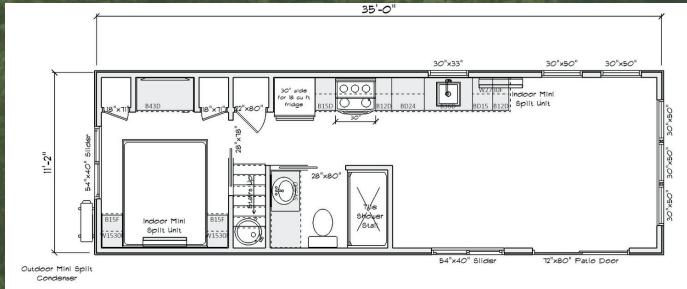

THE PRESTIGE

12' x 33' 396 Sq. Ft. Box w/ 8' Covered Porch

Introducing the Prestige, shown with an 8' solid cedar timber frame covered porch. Perfect for a private couples getaway.

THE ALLURE

12' x 35' 399 Sq. Ft. Single Loft

Featuring a versatile loft, cozy living spaces, and a stylish design, the Allure is ideal for small families seeking a comfortable vacation retreat.

THE STERLING

12' x 35' 399 Sq. Ft. Non-Loft

The Sterling combines a cozy queen bedroom with a spacious living and dining area, offering a blend of comfort and ample space for a relaxing stay.

THE OVATION

12' x 35' 399 Sq. Ft. Non-Loft King Bedroom

THE PERENNIAL

12' x 35' 399 Sq. Ft. Non-Loft Two Bedroom

DEALER INFORMATION

Pine Haven Cottages

901 Peters Rd

New Holland PA 17557