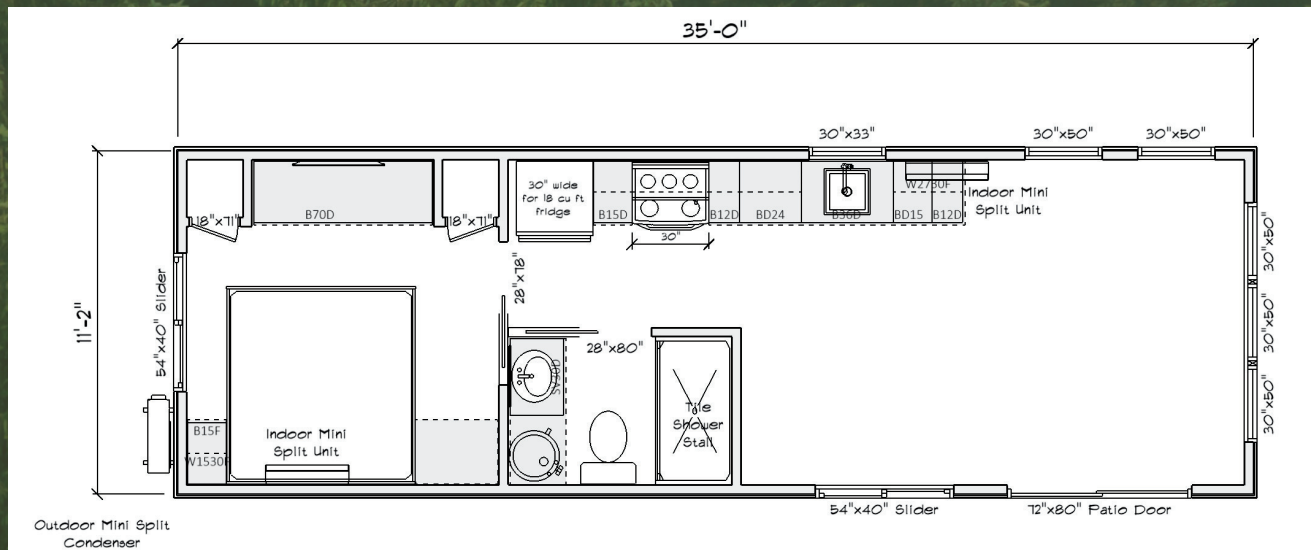

THE PRESTIGE

12' x 33' 396 Sq. Ft. Box w/ 8' Covered Porch

Introducing the Prestige, shown with an 8' solid cedar timber frame covered porch. Perfect for a private couples getaway.

THE ALLURE

12' x 35' 399 Sq. Ft. Single Loft

Featuring a versatile loft, cozy living spaces, and a stylish design, the Allure is ideal for small families seeking a comfortable vacation retreat.

THE STERLING

12' x 35' 399 Sq. Ft. Non-Loft

The Sterling combines a cozy queen bedroom with a spacious living and dining area, offering a blend of comfort and ample space for a relaxing stay.

THE OVATION

12' x 35' 399 Sq. Ft. Non-Loft King Bedroom

THE PERENNIAL

12' x 35' 399 Sq. Ft. Non-Loft Two Bedroom

DEALER INFORMATION

Pine Haven Cottages

901 Peters Rd

New Holland PA 17557