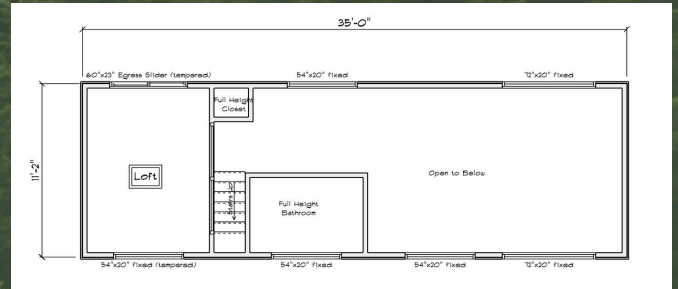

THE PRESTIGE

12' x 33' 396 Sq. Ft. Box w/ 8' Covered Porch

Introducing the Prestige, shown with an 8' solid cedar timber frame covered porch. Perfect for a private couples getaway.

THE ALLURE

12' x 35' 399 Sq. Ft. Single Loft

Featuring a versatile loft, cozy living spaces, and a stylish design, the Allure is ideal for small families seeking a comfortable vacation retreat.

THE STERLING

12' x 35' 399 Sq. Ft. Non-Loft

The Sterling combines a cozy queen bedroom with a spacious living and dining area, offering a blend of comfort and ample space for a relaxing stay.

THE OVATION

12' x 35' 399 Sq. Ft. Non-Loft King Bedroom

THE PERENNIAL

12' x 35' 399 Sq. Ft. Non-Loft Two Bedroom

DEALER INFORMATION

Pine Haven Cottages

901 Peters Rd

New Holland PA 17557