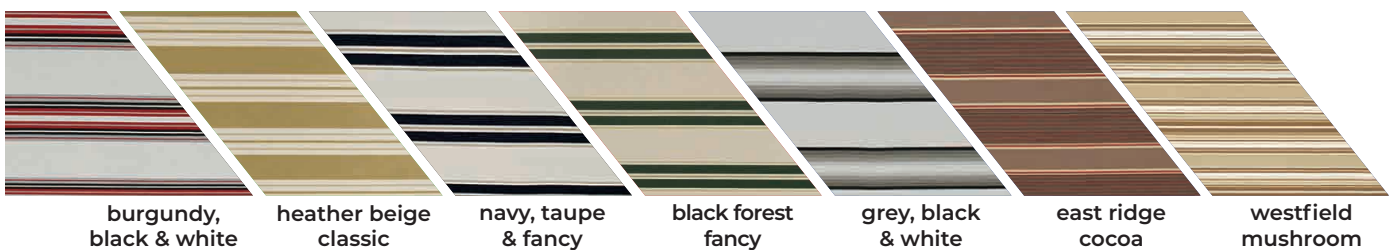

STANDARD STOCK COLORS

Other Sunbrella Fabrics
(available for an additional fee)