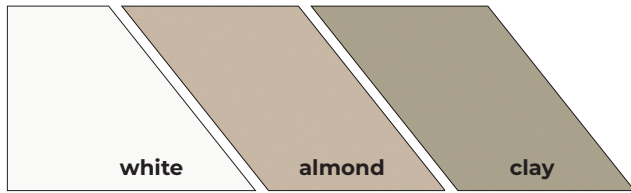

CLASSIC PAVILIONS

Classic Options

VINYL COLORS